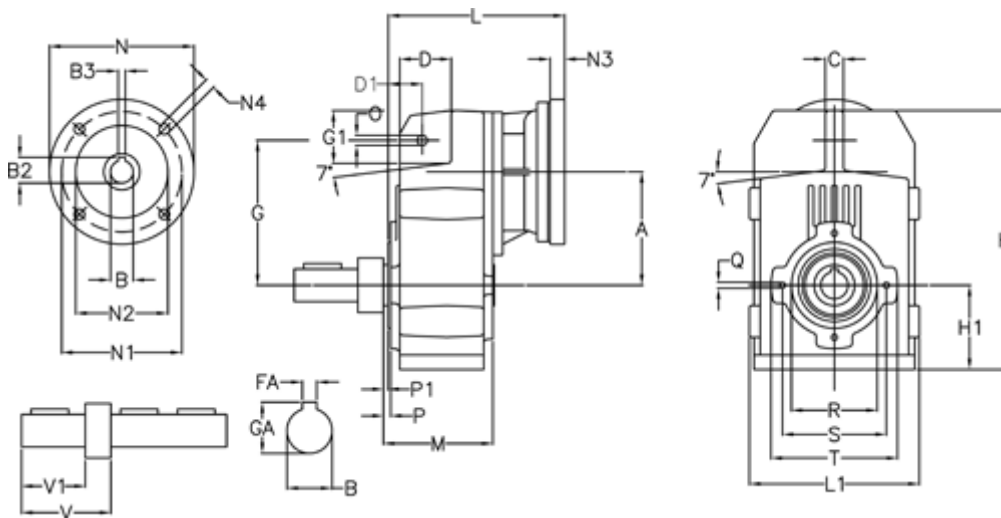

Article number: 29560506581240

Description: Shaft mounted gear
A513R-65,8-P100B5

Measures

A = 211.30	FA = 14	M = 163.0	Q = M12x19
B = 50	G = 278	N = 250	R = 180
B1 = 28	G1 = 105.5	N1 = 215	S = 215
B2 = 31.3	GA = 53.5	N2 = 180	T = 250
B3 = 8	H = 479.0	N4 = M12x16	V = 146.5
C = 20	H1 = 144.0	O = 22	V1 = 100
D = 93.5	L = 297.5	P = 8.5	
D1 = 65.0	L1 = 273	P1 = 4.5	